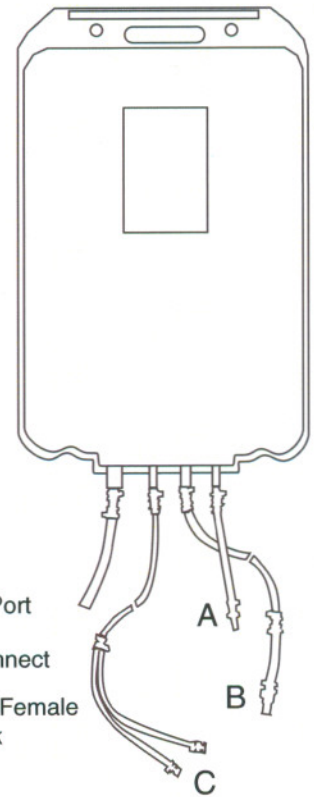

082 clear C-Flex 1/4 x 1/8" with Luer Locks

082 clear C-Flex 3/8 x 5/8" with Male Quick Connect

082 clear C-Flex 1/4 x 7/16" with plug

## 50 Liter Drum

## Easy to use bags

10 and 20 liter bags are equipped with hanging bar, one male and one female Luer Locks, male Quick Connect and Injection Port

- A - Injection Port
- B - Quick Connect
- C - Male and Female Luer Lock

Tubing available in clear 082 C-Flex 1/8 X 1/4" with male and female Luer Lock or the larger 3/8 X 5/8" with male Quick Connect.

PETE FLOREZ  
Principal

336 Bon Air Center #128  
Greenbrae, CA 94904

[www.marinscientific.com](http://www.marinscientific.com)  
[pflorez@pacbell.net](mailto:pflorez@pacbell.net)