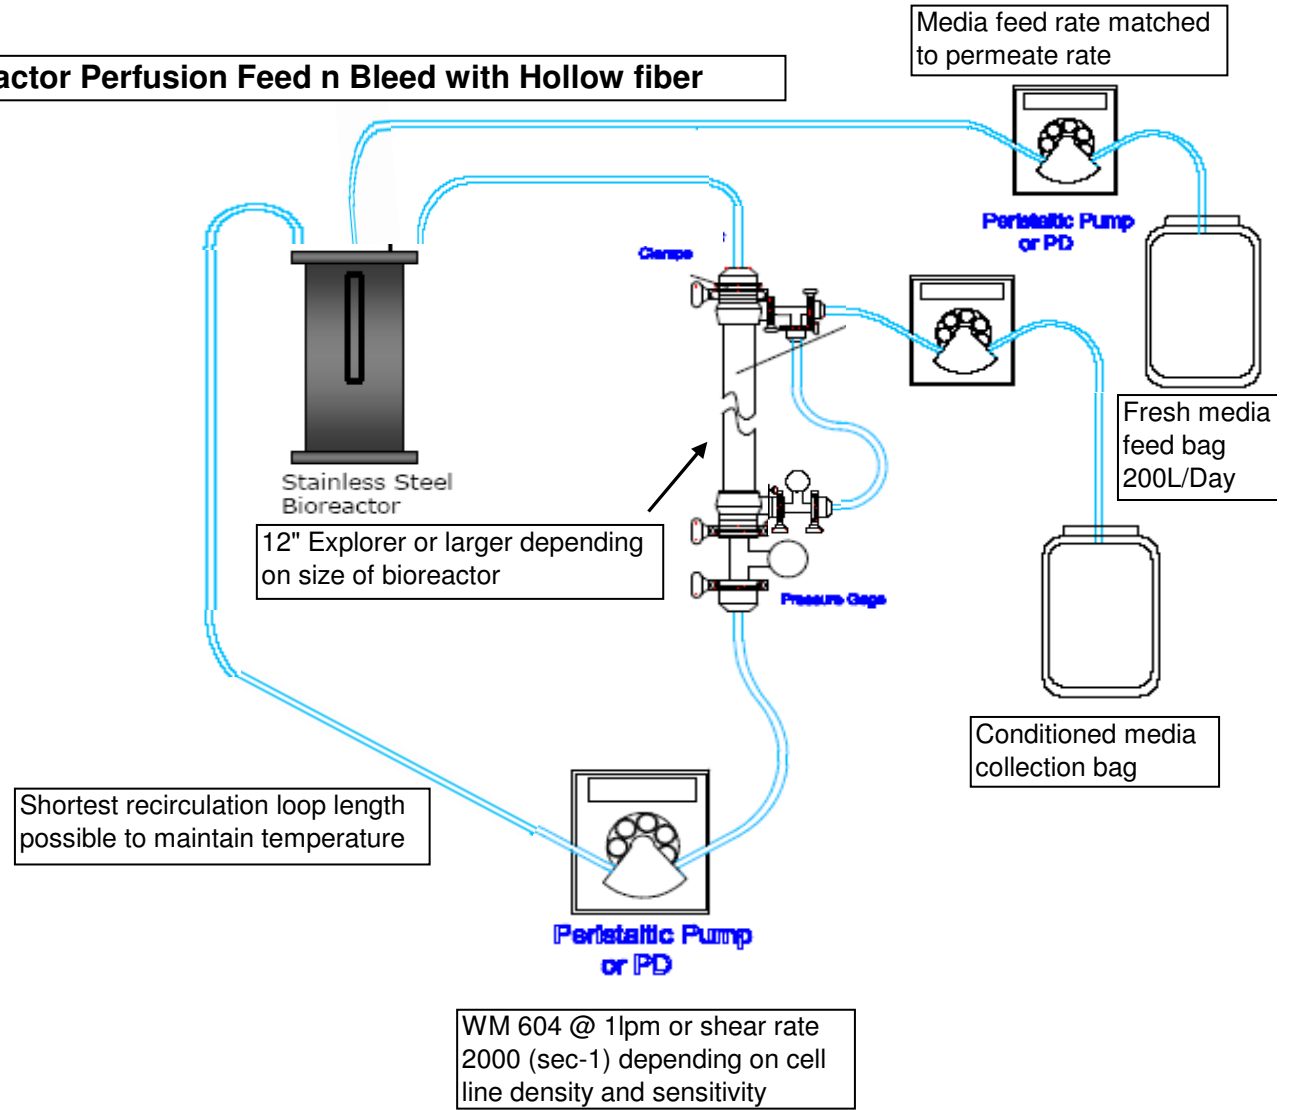

# Bioreactor Perfusion Feed n Bleed with Hollow fiber

d

media  
lag  
Day

]